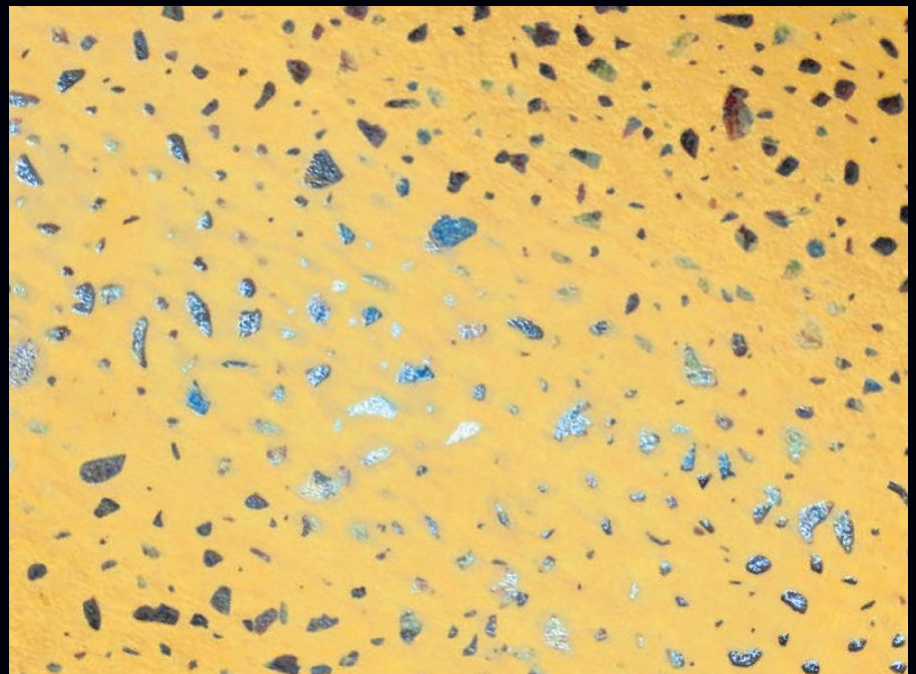

▲ ACTUAL TILES IMAGE

30x30cm

Terrazzo
collection