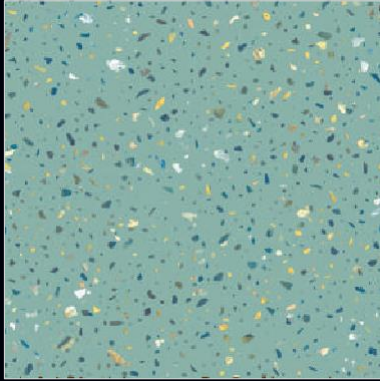

SANVT
CERAMIK
CRAFTED FOR LUXURY

Terrazzo Virescent Sky

BN 30560

▲ ACTUAL TILES IMAGE

30x30cm

Terrazzo
collection

SANVT
CERAMIK
CRAFTED FOR LUXURY

Terrazzo Viridian Pantone