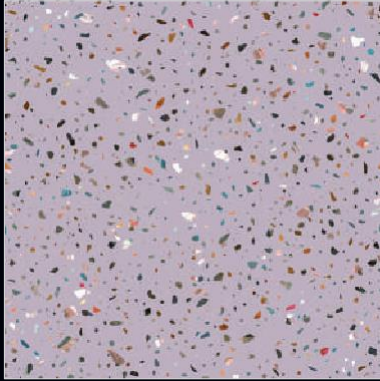

SANVT
CERAMIK
CRAFTED FOR LUXURY

Meso Flakes Rosette

BN 30552

▲ ACTUAL TILES IMAGE

30x30cm

Terrazzo
collection

SANVT
CERAMIK
CRAFTED FOR LUXURY

Terrazzo Lilac Orchid