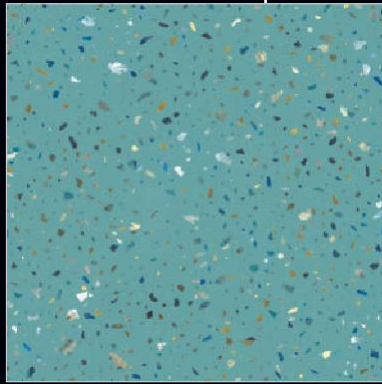

SANVT
CERAMIK
CRAFTED FOR LUXURY

Terrazzo Virescent Sky

BN 30560

▲ ACTUAL TILES IMAGE

30x30cm

Terrazzo
collection

SANVT
CERAMIK
CRAFTED FOR LUXURY

Terrazzo Viridian Pantone