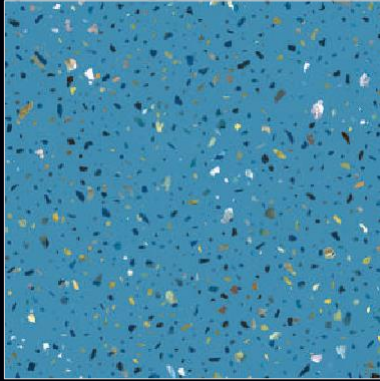

SANVT
CERAMIK
CRAFTED FOR LUXURY

Meso Flakes Resolute

BN 30554

▲ ACTUAL TILES IMAGE

30x30cm

Terrazzo
collection

SANVT
CERAMIK
CRAFTED FOR LUXURY

Terrazzo Lapis Lazuli