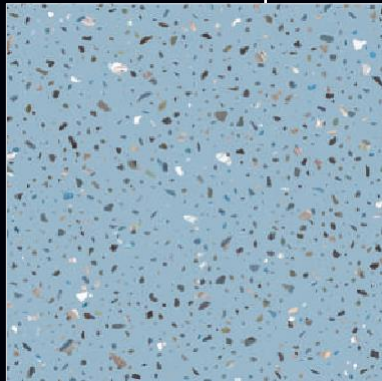

SANVT
CERAMIK
CRAFTED FOR LUXURY

Terrazzo Azul Sea

▲ ACTUAL TILES IMAGE