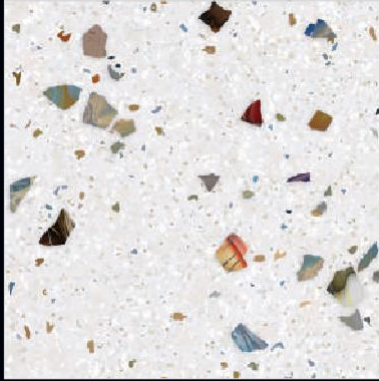

SANVT
CERAMIK
CRAFTED FOR LUXURY

Meso Flakes White

▲ ACTUAL TILES IMAGE